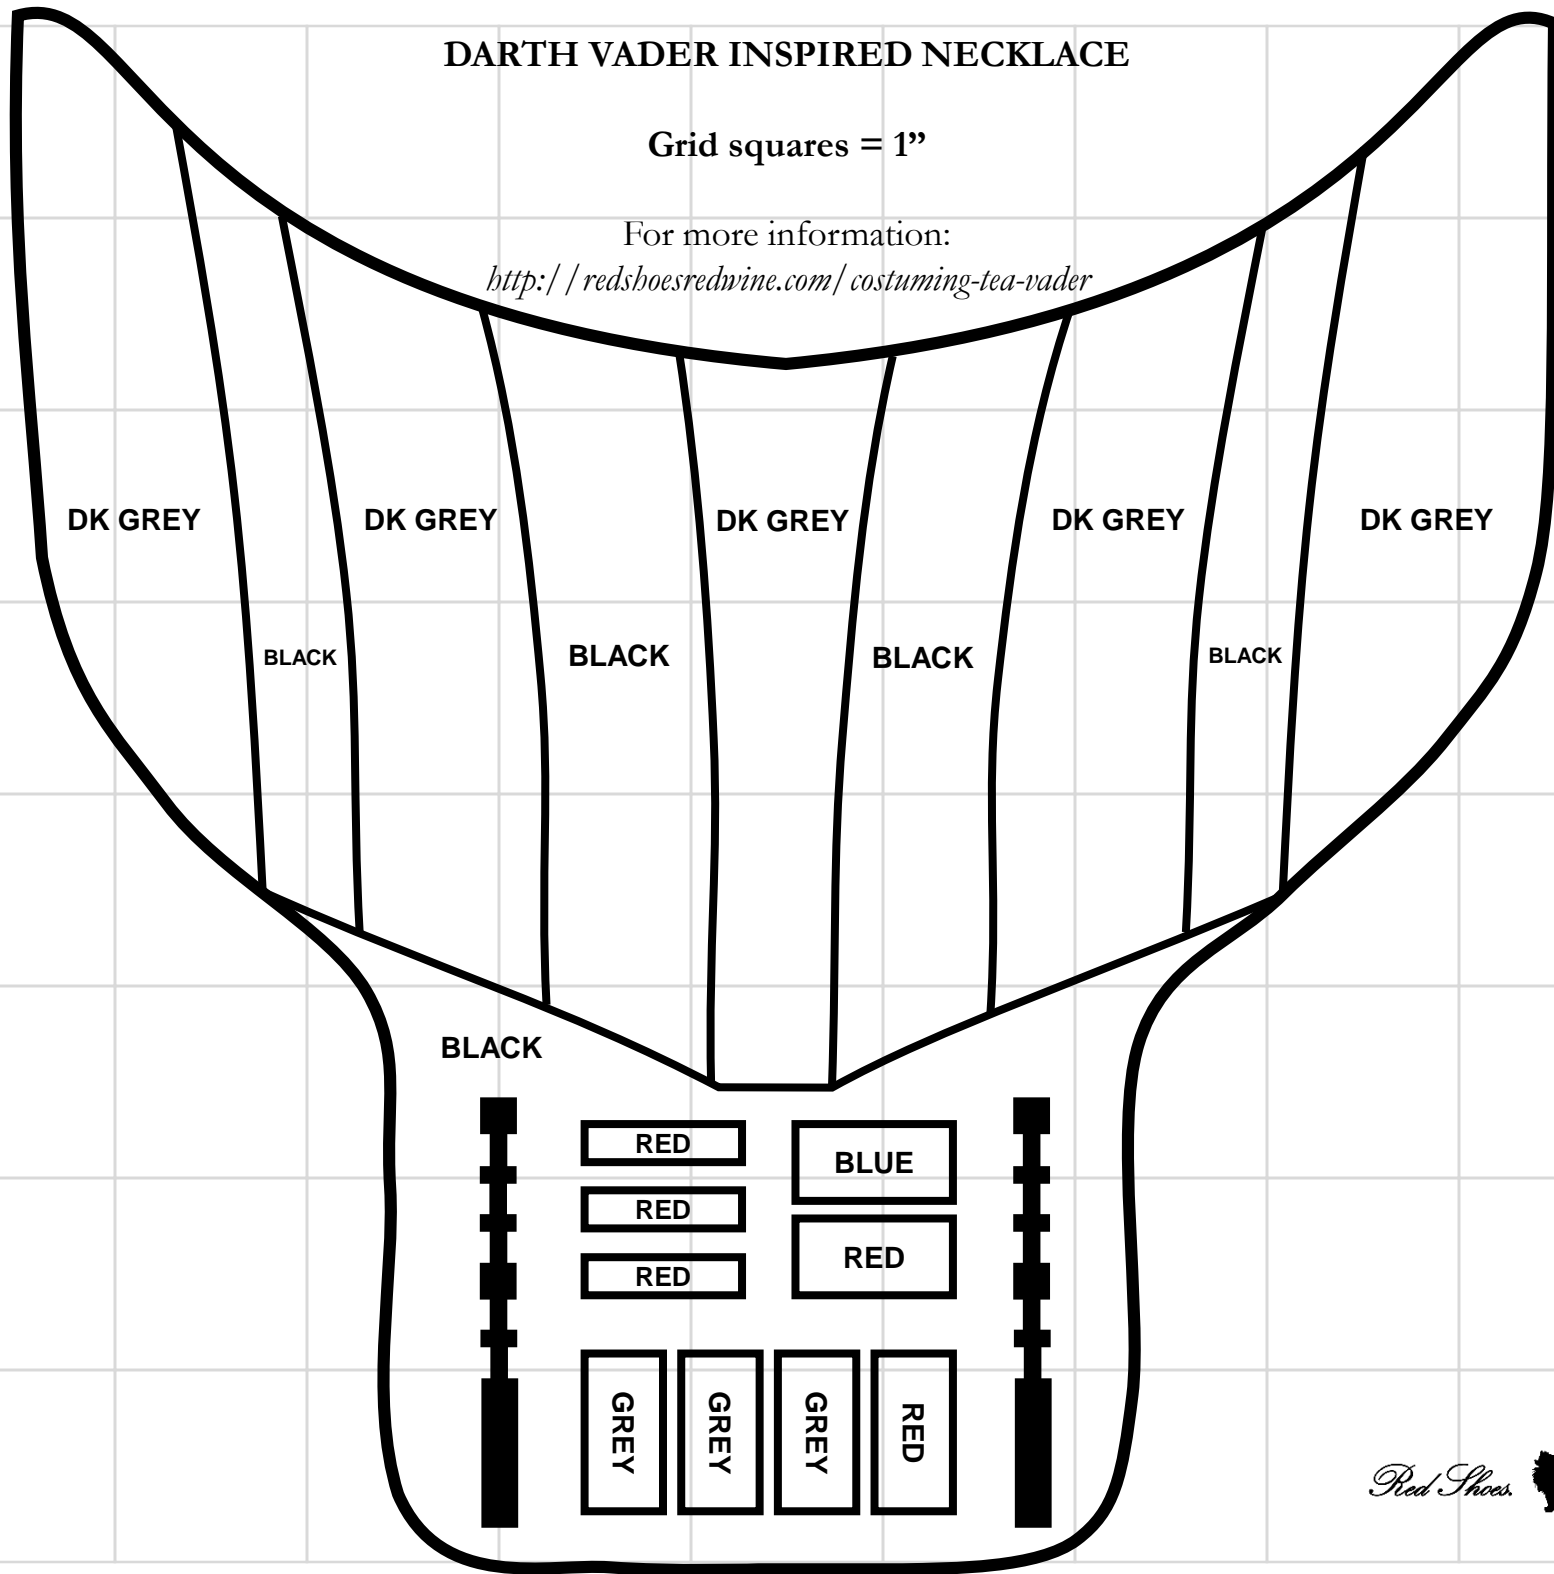

DARTH VADER INSPIRED NECKLACE

Grid squares = 1"

For more information:

<http://redshoesredwine.com/costuming-tea-vader>

DARTH VADER INSPIRED BELT

Grid squares = 1"

For more information:

<http://redshoesredwine.com/costuming-tea-vader>